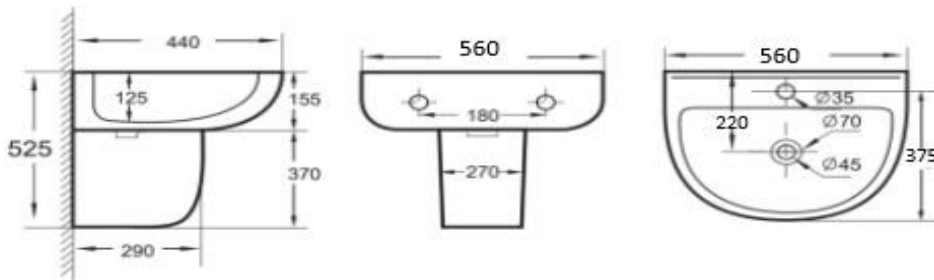

VOLA

Gloss White

WB5446W 1 T.H / WB5446W N.T.H with WB Shroud - 5446W

VOLA Wall Hung Basin (With Bracket)

MATERIALS: Vitreous China

CAPACITY: 6.5L

MEASUREMENTS: 560 x 440 x 525mm **WEIGHT:** 18kGS

180mm between 2 fixing holes (Basin) 233mm between 2 fixing holes (Shroud)